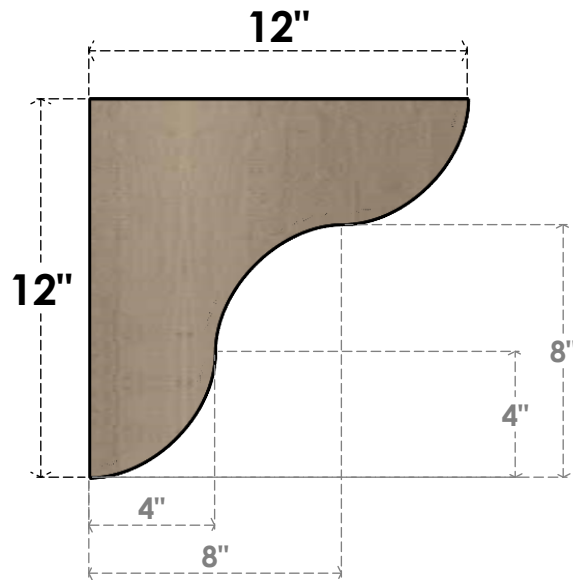

ITEM NUMBER: CORU03X12X12CARRCPR

3"W X 12"D X 12"H SERIES 1 THIN CARMEL ROUGH CEDAR TIMBERTHANE
FAUX WOOD CORBEL, PRIMED

SIDE PROFILE

FRONT PROFILE

ISOMETRIC

EKENA MILLWORK
2300 WEST MAIN ST.
CLARKSVILLE, TX 75426
TOLL FREE: 866-607-0453
WWW.EKENAMILLWORK.COM

NOTES

1. INSTALLATION TO BE COMPLETED IN ACCORDANCE WITH MANUFACTURER'S SPECIFICATIONS.
2. DRAWING MAY NOT BE TO SCALE
3. THIS DRAWING IS INTENDED FOR DESIGN AND PLANNING PURPOSES ONLY.
4. ALL INFORMATION CONTAINED HEREIN WAS CURRENT AT THE TIME OF DEVELOPMENT BUT MUST BE REVIEWED AND APPROVED BY THE PRODUCT MANUFACTURER TO BE CONSIDERED ACCURATE.
5. TIMBERTHANE ARCHITECTURAL PRODUCTS ARE MADE FROM HIGH DENSITY URETHANE AND COME FACTORY PRIMED