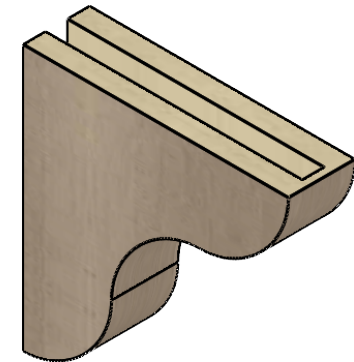

ITEM NUMBER: CORU03X12X12CARRCPR

3"W X 12"D X 12"H SERIES 1 THIN CARMEL ROUGH CEDAR TIMBERTHANE
FAUX WOOD CORBEL, PRIMED

SIDE PROFILE

FRONT PROFILE

ISOMETRIC

EKENA MILLWORK
2300 WEST MAIN ST.
CLARKSVILLE, TX 75426
TOLL FREE: 866-607-0453
WWW.EKENAMILLWORK.COM

NOTES

1. INSTALLATION TO BE COMPLETED IN ACCORDANCE WITH MANUFACTURER'S SPECIFICATIONS.
2. DRAWING MAY NOT BE TO SCALE
3. THIS DRAWING IS INTENDED FOR DESIGN AND PLANNING PURPOSES ONLY.
4. ALL INFORMATION CONTAINED HEREIN WAS CURRENT AT THE TIME OF DEVELOPMENT BUT MUST BE REVIEWED AND APPROVED BY THE PRODUCT MANUFACTURER TO BE CONSIDERED ACCURATE.
5. TIMBERTHANE ARCHITECTURAL PRODUCTS ARE MADE FROM HIGH DENSITY URETHANE AND COME FACTORY PRIMED