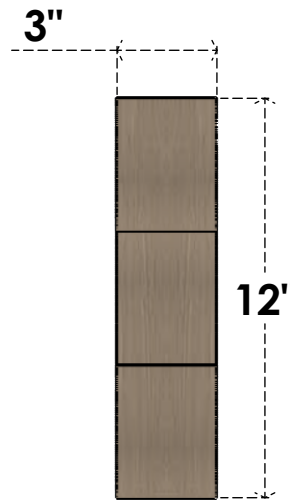

ITEM NUMBER: CORU03X12X12CARRCPR

3"W X 12"D X 12"H SERIES 1 THIN CARMEL ROUGH CEDAR TIMBERTHANE
FAUX WOOD CORBEL, PRIMED

SIDE PROFILE

FRONT PROFILE

ISOMETRIC

EKENA MILLWORK
2300 WEST MAIN ST.
CLARKSVILLE, TX 75426
TOLL FREE: 866-607-0453
WWW.EKENAMILLWORK.COM

NOTES

1. INSTALLATION TO BE COMPLETED IN ACCORDANCE WITH MANUFACTURER'S SPECIFICATIONS.
2. DRAWING MAY NOT BE TO SCALE
3. THIS DRAWING IS INTENDED FOR DESIGN AND PLANNING PURPOSES ONLY.
4. ALL INFORMATION CONTAINED HEREIN WAS CURRENT AT THE TIME OF DEVELOPMENT BUT MUST BE REVIEWED AND APPROVED BY THE PRODUCT MANUFACTURER TO BE CONSIDERED ACCURATE.
5. TIMBERTHANE ARCHITECTURAL PRODUCTS ARE MADE FROM HIGH DENSITY URETHANE AND COME FACTORY PRIMED